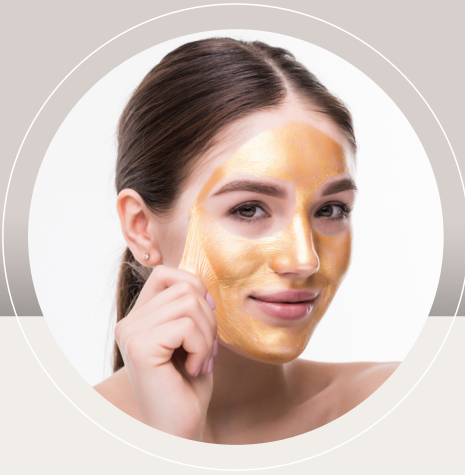

D-TAN

D -TAN	500+
D -TAN FACE AND NECK	800+
D -TAN FULL HAND	800+
D -TAN HALF HAND	400+
D -TAN LEG HALF	600+
D -TAN LEG FULL	900+
FULL BODY D-TAN	2500+

FACIAL

NORMAL FACIAL	1000+
PREMIUM FACIAL	1500+
ADVANCE FACIAL	2500+
SIGNATURE FACIAL	3500+
NORMAL HYDRA FACIAL	2000+
ADVANCE HYDRA FACIAL	3000+

We offer a wide range of facial treatments depends on the skin type